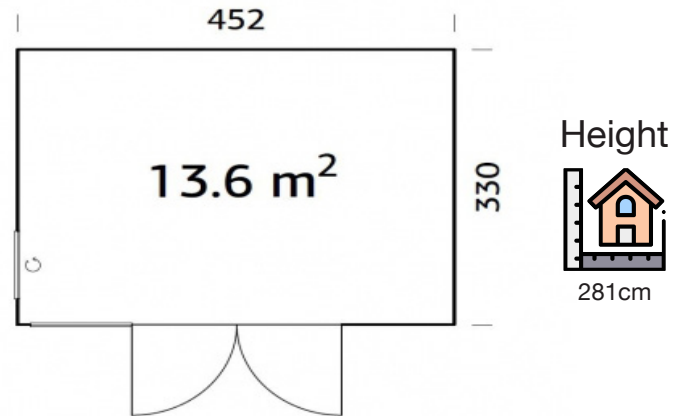

452 x 330cm

18+70mm

30.2m³

13.6m²

207 x 203cm

80 x 196,
84 x 200cm

28mm

19mm

N/A

FULL SPECIFICATION

CABIN SIZE:	452 x 330cm x 281cm	Wood Type:	Nordic Spruce
WALL THICKNESS:	18+70mm	Chalet Cut:	Metal Roof Edge Covering
VOLUME:	30.2m ³	Window Type:	Double Glass
AREA:	13.6m ²	Window / Door Feature:	Rubber Seals & Silicone
DOOR OPENING:	207 x 203cm	Braces:	N/A
WINDOW OPENING:	80 x 196, 84 x 200cm	Roof Boards With:	Boards With Tongue & Groove
FLOORS BOARDS:	28mm	Guarantee:	5 Years
ROOF BOARDS:	19mm	Treated Foundation Joists:	Yes
ROOF OVERHANG:	N/A	IDEAL FOR:	Nordic Cabin
UNDER PLANNING:	No		